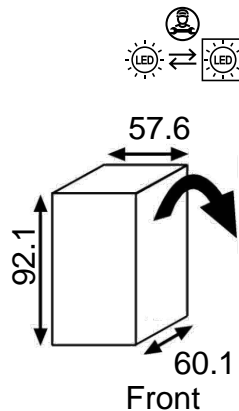

# B1904N

LARDER

LED

Informazioni  
sull'imballo/  
Packaging  
information

Made in Turkey

COLOUR : White

VOLTAGE : 230 V

CLASS : SN-T

WEIGHT (Kg) : 32

Laying side :Left

beko

B1904N

724724051423999990301